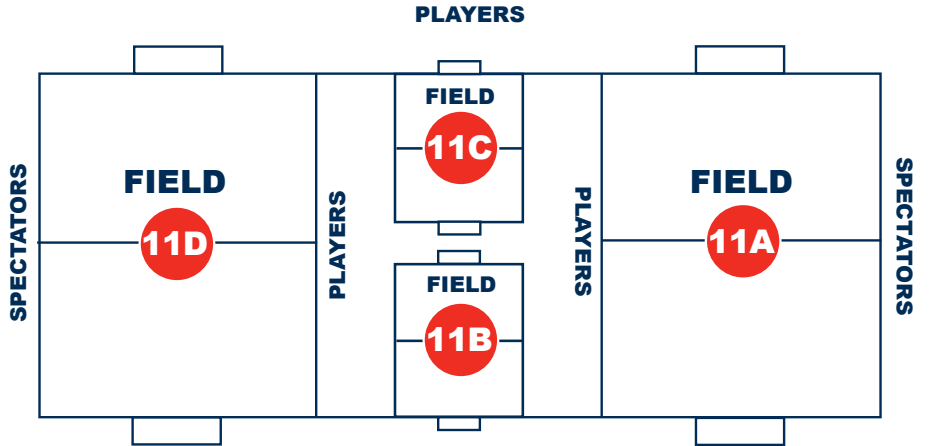

Field Layout

W
M

FOOD COURT

AYSO 345 BUILDING

Okeehlee Park
7715 Forest Hill Blvd.
West Palm Beach, FL 33413
Field Conditions: (561) 642-2520
Region 345 Office: (561) 642-5449
region345@aol.com
ayso345.com