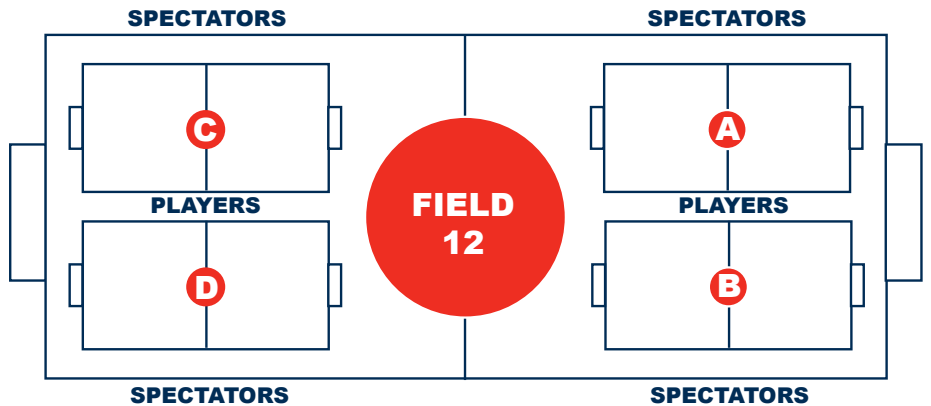

Field Layout

W
M

FOOD COURT

AYSO 345 BUILDING

Okeehlee Park
7715 Forest Hill Blvd.
West Palm Beach, FL 33413
Field Conditions: (561) 642-2520
Region 345 Office: (561) 642-5449
region345@aol.com
ayso345.com